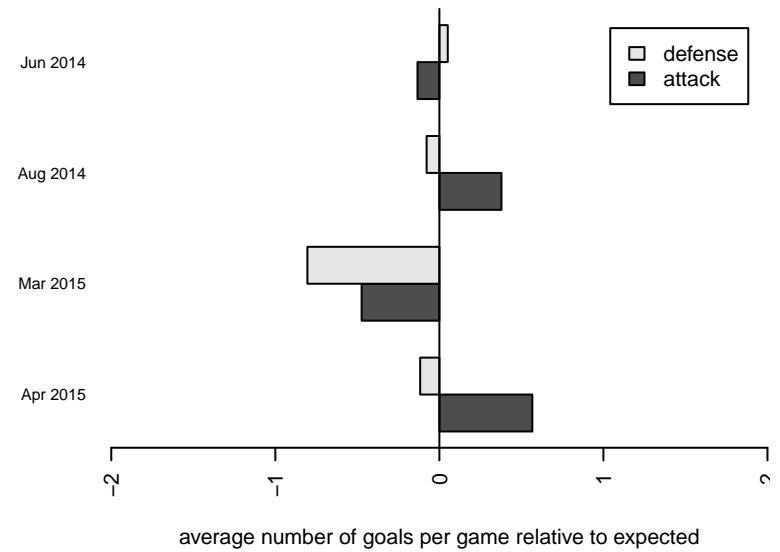

**attack and defense rating
relative to others at age
and all opponents in last 13 months**

**attack and defense rating
relative to others at age
and all opponents in last 13 months**

Performance relative to 13 month average

Performance relative to 13 month average

Distribution of opponents
 Red = Lose zone, Blue = Win zone, Green = Even
 Black line separates win/lose zones

lot. A=Neither has attack advantage, B=Opponent has both attack and defense advantage, C=Opponent has both attack and defense disadvantage, D=Both have