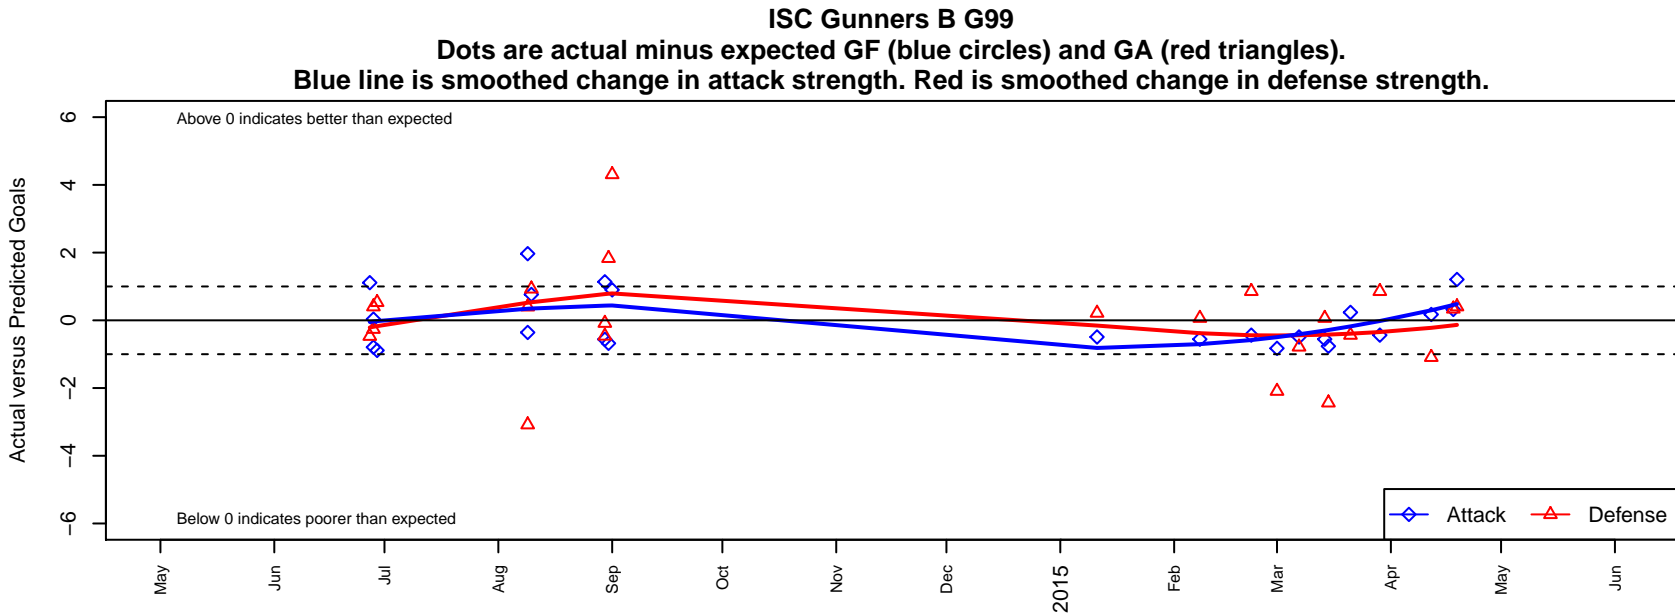

**attack and defense variance (black dot)
relative to other teams
and top 10 in region**

**attack and defense rating
relative to others at age
and all opponents in last 13 months**

**attack and defense rating
relative to others at age
and all opponents in last 13 months**

ISC Gunners B G99

Issaquah SC
Issaquah, WA
G99 total strength=1071
attack=2.58 defense=2.54
spr league = Win PSPL Classic 1 U15

alt names used:
ISCB Gunners GU15B
55 ISC Gunners Premier G99B
ISC Gunners B [G99]
ISC Gunners G'99 B
ISSAQUAH ISC GUNNERS G99 B (WA)

Venues played:
2014 Clash At the Border Silver/Bronze U15
2014 Puma Rimland Pacific Cup U15
2014 Labor Day Cup GU15
2014 Win PSPL Classic 1 U15
2014 WA Cup GU15 Bronze/Silver U15