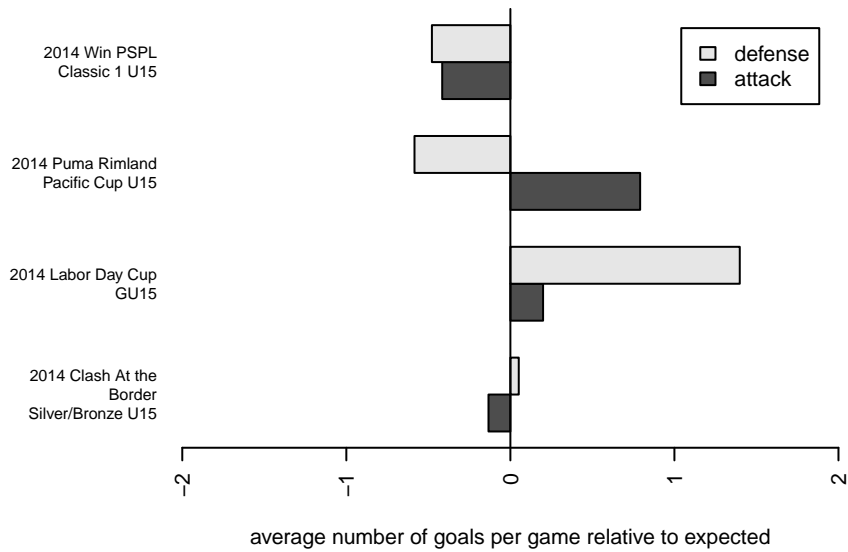

Venues played:
 2014 Clash At the Border Silver/Bronze U15
 2014 Puma Rimland Pacific Cup U15
 2014 Labor Day Cup GU15
 2014 Win PSPL Classic 1 U15
 2014 WA Cup GU15 Bronze/Silver U15

**attack and defense variance (black dot)
relative to other teams
and top 10 in region**

**attack and defense rating
relative to others at age
and all opponents in last 13 months**

**attack and defense rating
relative to others at age
and all opponents in last 13 months**

Performance relative to 13 month average

Performance relative to 13 month average

Distribution of opponents
 Red = Lose zone, Blue = Win zone, Green = Even
 Black line separates win/lose zones

lot. A=Neither has attack advantage, B=Opponent has both attack and defense advantage, C=Opponent has both attack and defense disadvantage, D=Both have